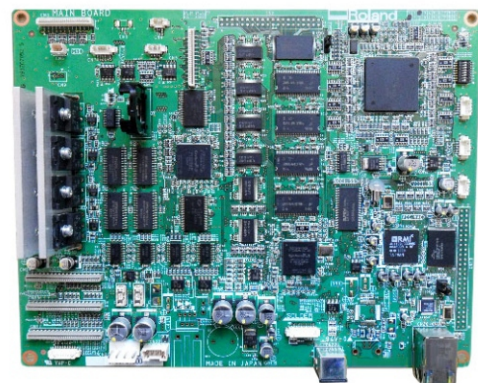

XF-640 - SoLJET Pro 4

Filter Serge Mist (Square)	1000000415	2,4
Filter Inner Serge Mist (T)	22275122	2,1
Wiper Head (Rubber)	1000006517	21
Wiper Scraper	1000010210	5,5
Wiper Head (Felt)	1000006736	17
Damper	1000012719	101
Assembly, Cap Top	6701409200	81